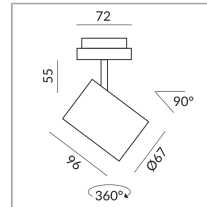

System

Specification

864111sw
painted black
10 Wattage
2700 K
800 lm
CRI 90
230 Volt
Phasenabschnitt (C)

[Light data ldt/ies](#)
[3D data 3ds](#)
[5-year guarantee](#)

Where to buy? - [Dealer](#)