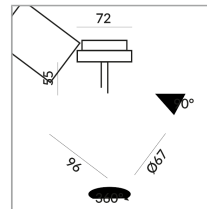

ACT II SPOT

ACT II 30° DLR

864111gr
LED
30°
Dimmable
Price €279.00 incl. VAT

Body Color

Systems

DUOLARE 230V track

Angle

30°

System

Specification

864111gr
painted grey
10 Wattage
2700 K
800 lm
CRI 90
230 Volt
Phasenabschnitt (C)

[Light data ldt/ies](#)
[3D data 3ds](#)
[5-year guarantee](#)

Where to buy? - [Dealer](#)