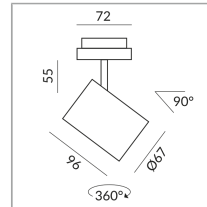

ACT II SPOT

ACT II 30° DLR

864111gr
LED
30°
Dimmable
Price €279.00 incl. VAT

Body Color

Systems

DUOLARE 230V track

Angle

30°

System

Specification

864111gr
painted grey
10 Wattage
2700 K
800 lm
CRI 90
230 Volt
Phasenabschnitt (C)

[Light data ldt/ies](#)
[3D data 3ds](#)
[5-year guarantee](#)

Where to buy? - [Dealer](#)