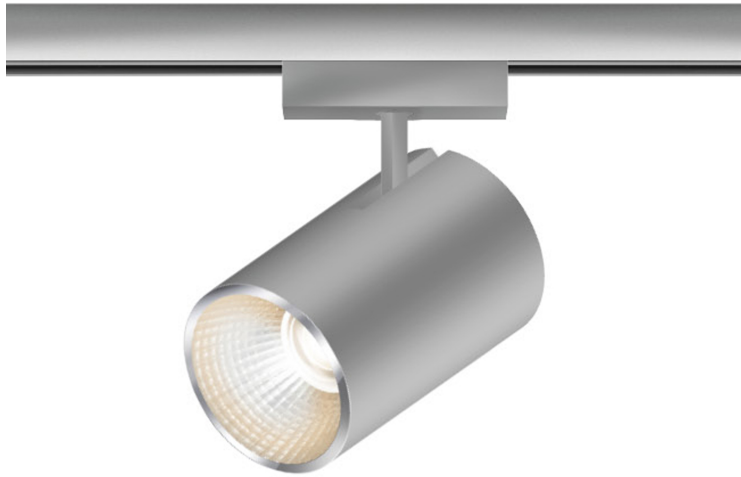

ACT II SPOT

ACT II 30° DLR

864111gr
LED
30°
Dimmable
Price €279.00 incl. VAT

Body Color

Systems

DUOLARE 230V track

Angle

30°

System

Specification

864111gr
painted grey
10 Wattage
2700 K
800 lm
CRI 90
230 Volt
Phasenabschnitt (C)

[Light data ldt/ies](#)
[3D data 3ds](#)
[5-year guarantee](#)

Where to buy? - [Dealer](#)