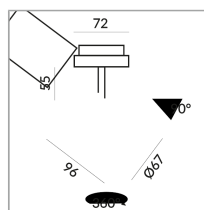

System

Specification

**864110ws**  
painted white  
10 Wattage  
2700 K  
800 lm  
CRI 90  
230 Volt  
Phasenabschnitt (C)

[Installation pdf](#)  
[Light data ldt/ies](#)  
[3D data 3ds](#)  
5-year guarantee