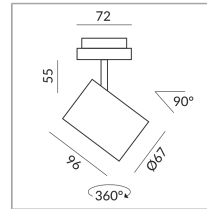

ACT II SPOT

ACT II 17° DLR

864110ws
LED
17°
Dimmable
Price €279.00 incl. VAT

Body Color

Systems

DUOLARE 230V track

Angle

17°

System

Specification

864110ws
painted white
10 Wattage
2700 K
800 lm
CRI 90
230 Volt
Phasenabschnitt (C)

[Installation pdf](#)
[Light data ldt/ies](#)
[3D data 3ds](#)
5-year guarantee

Where to buy? - [Dealer](#)