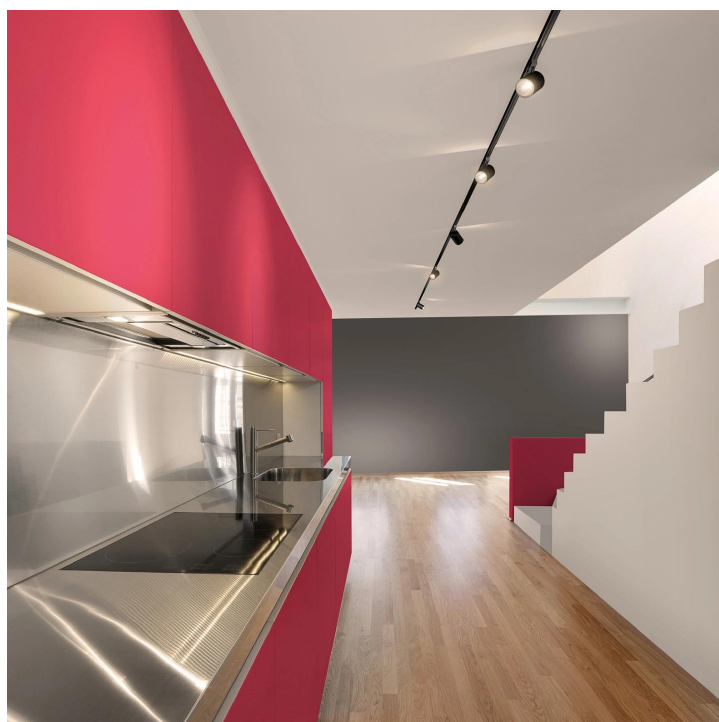

# ACT II SPOT

ACT II 17° DLR

864110ws  
LED  
17°  
Dimmable  
Price €279.00 incl. VAT

Body Color

Systems

DUOLARE 230V track

Angle

17°