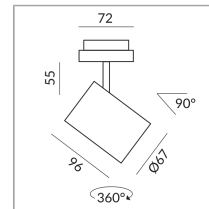

ACT II SPOT

ACT II 17° DLR

864110sw
LED
17°
Dimmable
Price €279.00 incl. VAT

Body Color

Systems

DUOLARE 230V track

Angle

17°

System

Specification

864110sw
painted black
10 Wattage
2700 K
800 lm
CRI 90
230 Volt
Phasenabschnitt (C)

[Installation pdf](#)
[Light data ldt/ies](#)
[3D data 3ds](#)
5-year guarantee

Where to buy? - [Dealer](#)