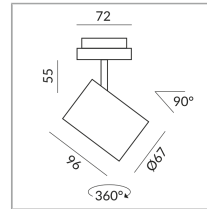

ACT II SPOT

ACT II 17° DLR

864110gr
LED
17°
Dimmable
Price €279.00 incl. VAT

Body Color

Systems

DUOLARE 230V track

Angle

17°

System

Specification

864110gr
painted grey
10 Wattage
2700 K
800 lm
CRI 90
230 Volt
Phasenabschnitt (C)

[Installation pdf](#)
[Light data ldt/ies](#)
[3D data 3ds](#)
5-year guarantee

Where to buy? - [Dealer](#)