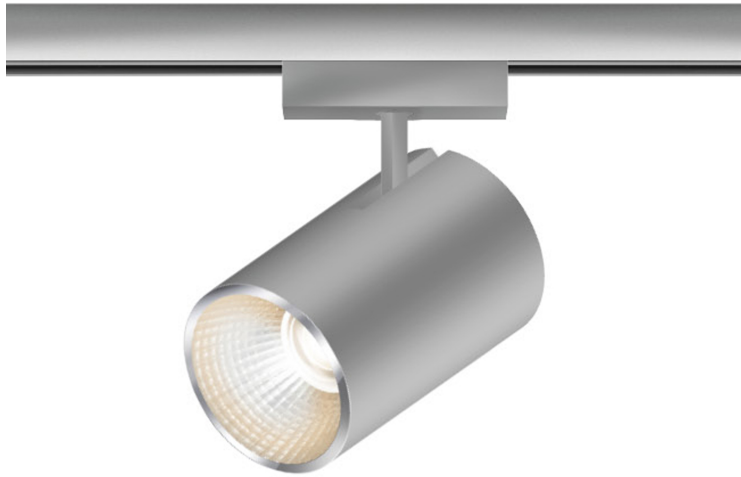

ACT II SPOT

ACT II 17° DLR

864110gr
LED
17°
Dimmable
Price €279.00 incl. VAT

Body Color

Systems

DUOLARE 230V track

Angle

17°

System

Specification

864110gr
painted grey
10 Wattage
2700 K
800 lm
CRI 90
230 Volt
Phasenabschnitt (C)

[Installation pdf](#)
[Light data ldt/ies](#)
[3D data 3ds](#)
5-year guarantee

Where to buy? - [Dealer](#)