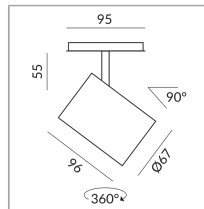

ACT II SPOT

ACT II 30° ALL-IN

714081sw
LED
30°
Dimmable
Price €279.00 incl. VAT

Body Color

Systems

ALL-IN 230V track

Angle

30°

System

Specification

714081sw
painted black
10 Wattage
2700 K
800 lm
CRI 90
230 Volt
Phasenabschnitt (C)

[Light data ldt/ies](#)
[3D data 3ds](#)
[5-year guarantee](#)

Where to buy? - [Dealer](#)