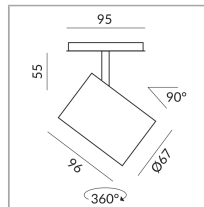

ACT II SPOT

ACT II 30° ALL-IN

714081gr
LED
30°
Dimmable
Price €279.00 incl. VAT

Body Color

Systems

ALL-IN 230V track

Angle

30°

System

Specification

714081gr
painted grey
10 Wattage
2700 K
800 lm
CRI 90
230 Volt
Phasenabschnitt (C)

[Light data ldt/ies](#)
[3D data 3ds](#)
[5-year guarantee](#)

Where to buy? - [Dealer](#)