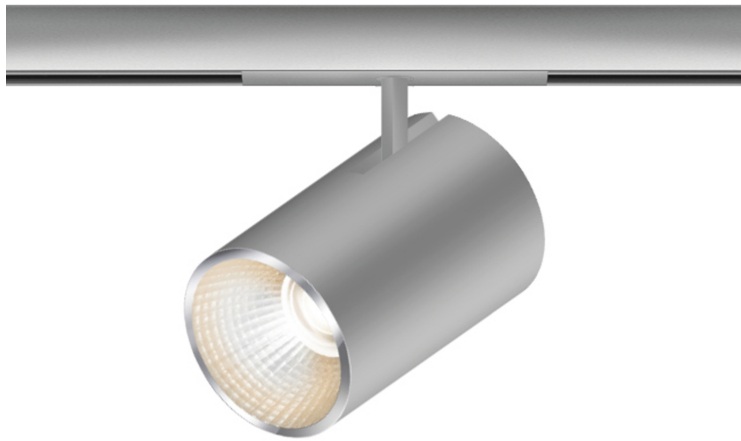

ACT II SPOT

ACT II 30° ALL-IN

714081gr
LED
30°
Dimmable
Price €279.00 incl. VAT

Body Color

Systems

ALL-IN 230V track

Angle

30°

System

Specification

714081gr
painted grey
10 Wattage
2700 K
800 lm
CRI 90
230 Volt
Phasenabschnitt (C)

[Light data ldt/ies](#)
[3D data 3ds](#)
[5-year guarantee](#)

Where to buy? - [Dealer](#)