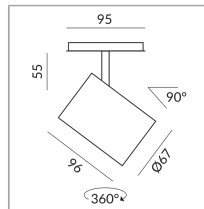

ACT II SPOT

ACT II 30° ALL-IN

714081gr
LED
30°
Dimmable
Price €279.00 incl. VAT

Body Color

Systems

ALL-IN 230V track

Angle

30°

System

Specification

714081gr
painted grey
10 Wattage
2700 K
800 lm
CRI 90
230 Volt
Phasenabschnitt (C)

[Light data ldt/ies](#)
[3D data 3ds](#)
[5-year guarantee](#)

Where to buy? - [Dealer](#)