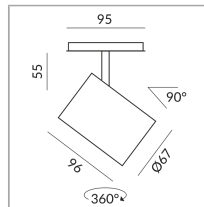

ACT II SPOT

ACT II 17° ALL-IN

714080sw
LED
17°
Dimmable
Price €279.00 incl. VAT

Body Color

Systems

ALL-IN 230V track

Angle

17°

System

Specification

714080sw
painted black
10 Wattage
2700 K
800 lm
CRI 90
230 Volt
Phasenabschnitt (C)

[Installation pdf](#)
[Light data ldt/ies](#)
[3D data 3ds](#)
5-year guarantee

Where to buy? - [Dealer](#)