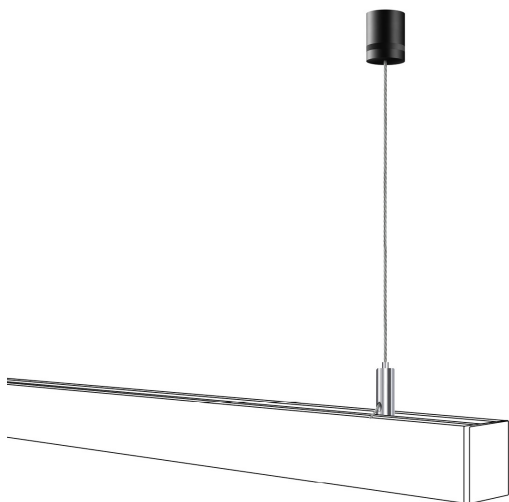

BRUCK.

SUSPENSION ALL-IN

CABLE SUSPENSION ALL-IN

700110sw

Price €59.90 incl. VAT

Body Color

Specification

700110sw
painted black