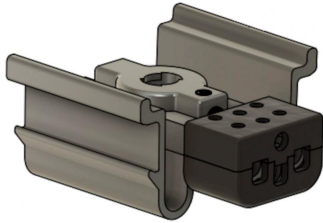

# MAXIMUM adapters

ADAPTER PENDANT LIGHT MAX AC

900216  
€24.90

Available, delivery time: 7 days

**Variant**  
ADAPTER PENDANT LIGHT MAX AC

Relais  
LW 30  
LW 100  
LW 1000

---

## Technical specifications

**Safety class**

2

**Ingress protection**

IP20

**Weight**

0.02 kg

---