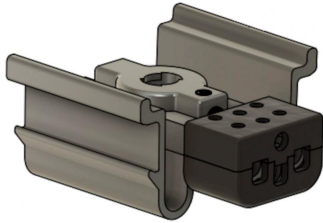

MAXIMUM adapters

ADAPTER PENDANT LIGHT MAX LV,
PC2

900215
€24.90

Available, delivery time: 3-5 days

Variant
ADAPTER PENDANT LIGHT MAX LV, PC2

Technical specifications

Safety class

2

Ingress protection

IP20

Weight

0.02 kg