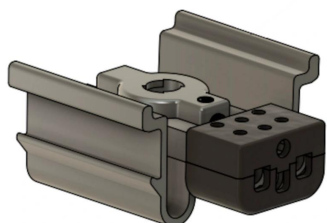

MAXIMUM adapters

ADAPTER PENDANT LIGHT MAX LV

900215
€24.90

Available, delivery time: 3-5 days

Variant
ADAPTER PENDANT LIGHT MAX LV

Relais
LW 30
LW 30
LW 30
LW 30

Technical specifications

Safety class