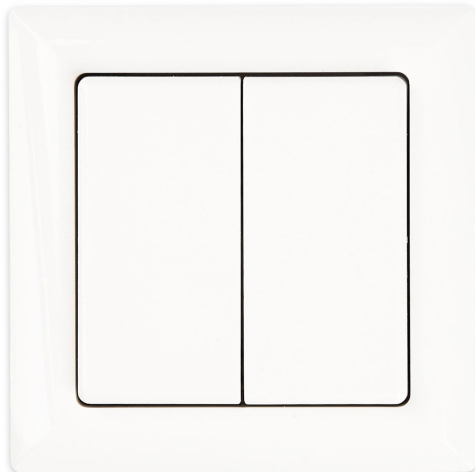

## TASTER A 2-/4-CHANNEL FT55-wg

Discontinued, no longer in our catalogue. Available while stocks last.

890085ws

LED

€89.00

Available, delivery time: 3-5 days

### Body color

Painted white