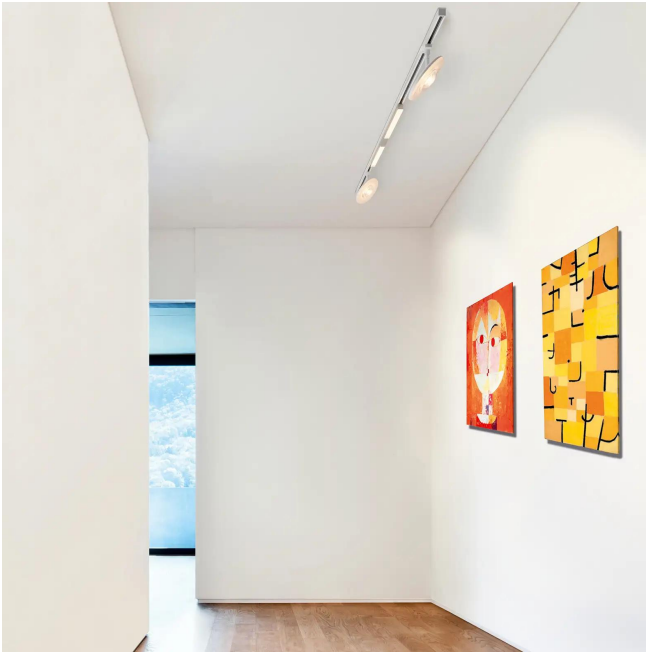

Information on operating LED lights

Thank you for choosing our LED lights.

To ensure the best possible performance and longevity of your new lighting, please observe the following instructions:

1. When operating LED lights, visible, brief changes in light may occur due to voltage changes in the mains. This does not constitute a defect in the light.
2. For dimming LED lights. Not all LED lamps are compatible with all dimmers. Please check compatibility before installation. Incompatibility does not constitute a defect in the luminaire.
3. Flickering at low dimmer settings (from 50%): When using dimmers, slight flickering may occur at low settings. This is normal behaviour and does not constitute a defect in the luminaire.

BRUCK GmbH & Co. KG
Industriestr. 22a
44628 Herne

Tel: +49 (0)2323 - 5910
E-Mail: sales@bruck.de

<https://bruck.de>