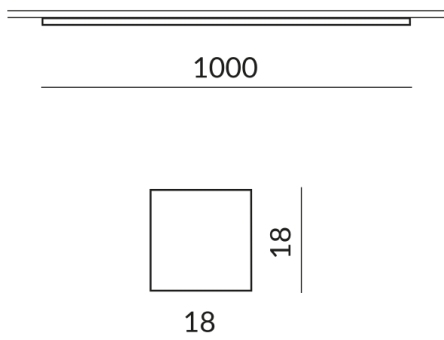

Weight

0.29 kg