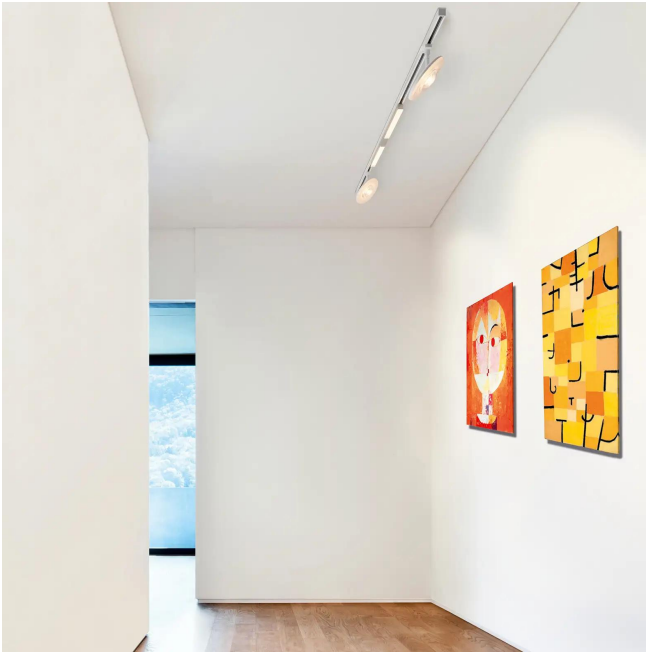

LED luminous flux
2000 lm

Color rendering index
CRI 93

Safety class
1

Ingress protection
IP20

Weight
0.29 kg

Design
Dirk Wortmeyer

Information on operating LED lights

Thank you for choosing our LED lights.