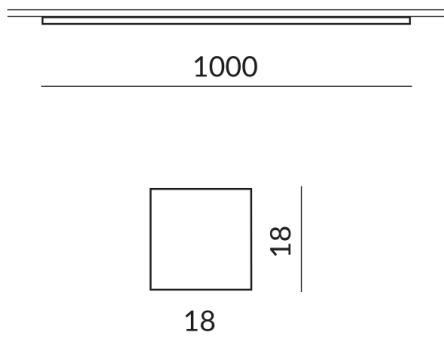

Length
1000mm

Technical specifications

Body color
painted black

Primary connection voltage
230 Volt

Dimmable
Phasenabschnitt (C)

Input power
019d5417c9687024adfd711ed00ebb60
Watt

Light color
2700 K

Option
Optional 3000k

LED luminous flux
2000 lm

Color rendering index
CRI 93

Safety class
1

Ingress protection
IP20

Weight
0.29 kg

Design
Dirk Wortmeyer

Information on operating LED lights

Thank you for choosing our LED lights.