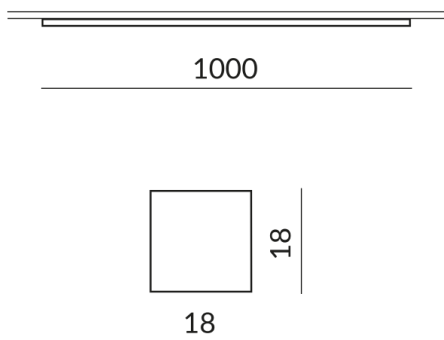

Angle

70°

Light Color

2.700K

Length

1000mm

Technical specifications

Body color

1

Ingress protection

IP20

Weight

0.29 kg

Design

Dirk Wortmeyer

Information on operating LED lights