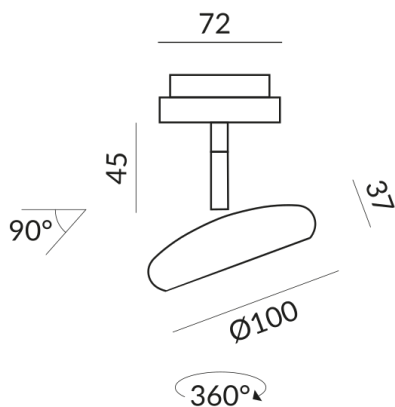

Light Color

2.700K

Technical specifications

Body color

painted black

Primary connection voltage

230 Volt

Dimmable

Phasenabschnitt (C)

Input power

019d53f8cdaf7160b8913121e577f4b8
Watt

Light color

2700 K

Option

Optional 3000k

LED luminous flux

950 lm

Color rendering index

CRI 90

Safety class

2

Ingress protection

IP20

Weight

0.39 kg

Design

Dirk Wortmeyer