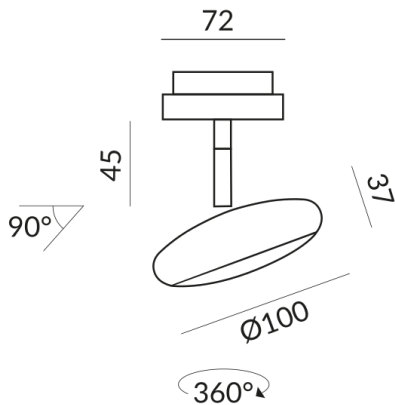

Light Color

3.000K

Technical specifications

Body color

painted black

Primary connection voltage

230 Volt

Dimmable

Phasenabschnitt (C)

Input power

019d53f8cdaf7160b8913121e577f4b8
Watt

Light color

2700 K

Option

Optional 3000k

LED luminous flux

950 lm

Color rendering index

CRI 90

Safety class

2

Ingress protection

IP20

Weight

0.39 kg

Design

Dirk Wortmeyer