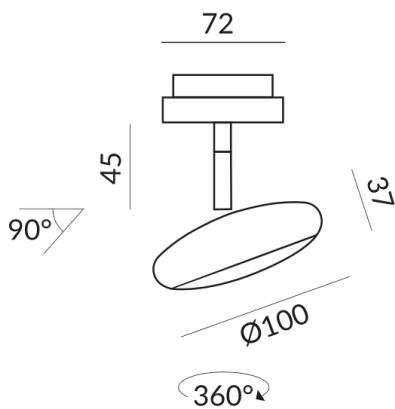

Light Color

2.700K

Technical specifications

Body color

Painted white

Primary connection voltage

230 Volt

Dimmable

Phasenabschnitt (C)

Input power

019d53f8cdaf7160b8913121e577f4b8
Watt

Light color

2700 K

Option

Optional 3000k

LED luminous flux

950 lm

Color rendering index

CRI 90

Safety class

2

Ingress protection

IP20

Weight

0.39 kg

Design

Dirk Wortmeyer