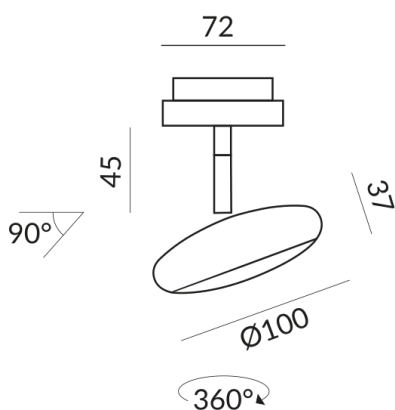

Assortment Status

Catalog item

Technical specifications

Body color

painted white

Primary connection voltage

230 Volt

Dimmable

Phasenabschnitt (C)

Input power

12 Watt

Light color

2700 K

Option

Optional 3000k

LED luminous flux

950 lm

Color rendering index

CRI 90

Safety class

2

Ingress protection

IP20