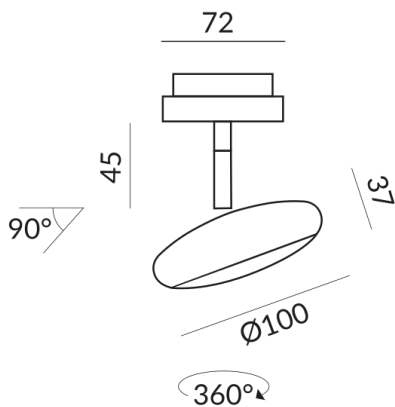

Light Color

3.000K

Technical specifications

Body color

painted black

Primary connection voltage

230 Volt

Dimmable

Phasenabschnitt (C)

Input power

019d53f8cdfaf7160b8913121e577f4b8
Watt

Light color

2700 K

Option

Optional 3000k

LED luminous flux

950 lm

Color rendering index

CRI 90

Safety class

2

Ingress protection

IP20

Weight

0.39 kg

Design

Dirk Wortmeyer