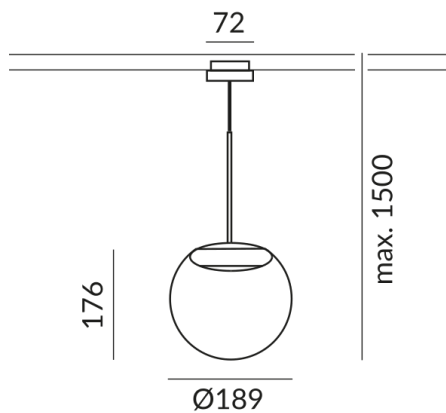

Technical specifications

Body color

painted white

Primary connection voltage

230 Volt

Dimmable

Phasenabschnitt (C)

Input power

12 Watt

Light color

2700 K

Option

Optional 3000k

LED luminous flux

950 lm

Color rendering index

CRI 90

Safety class

2

Ingress protection

IP20

Weight

1.21 kg

Design

Dirk Wortmeyer