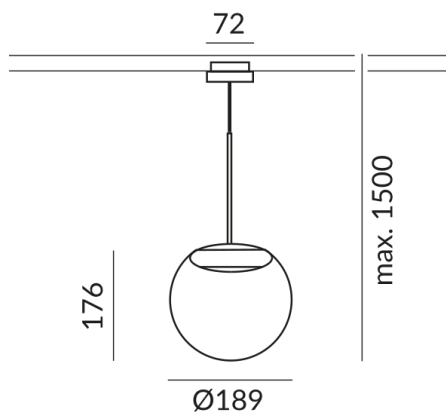

2

Ingress protection

IP20

Weight

1.21 kg

Design

Dirk Wortmeyer

Information on operating LED lights