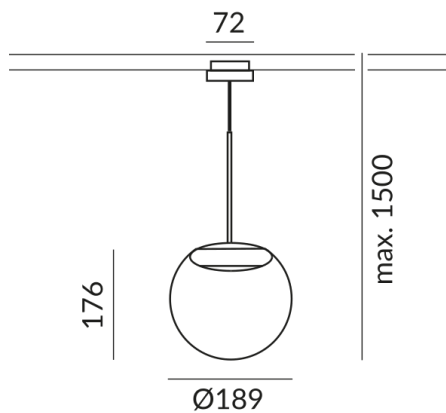

Body Color

champagner white

Technical specifications

Body color

champagner white

Primary connection voltage

230 Volt

Dimmable

Phasenabschnitt (C)

Input power

12 Watt

Light color

2700 K

Option

Optional 3000k

LED luminous flux