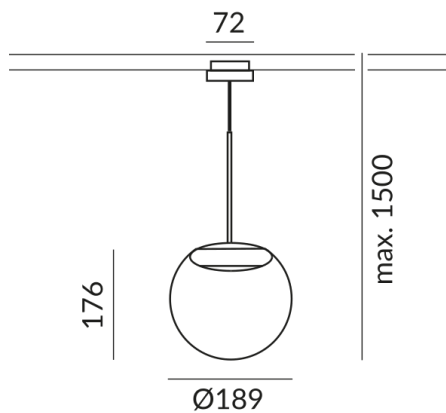

Technical specifications

Body color

champagner black

Primary connection voltage

230 Volt

Dimmable

Phasenabschnitt (C)

Input power

12 Watt

Light color

2700 K

Option

Optional 3000k

LED luminous flux

950 lm

Color rendering index

CRI 90

Safety class

2

Ingress protection

IP20

Weight

1.21 kg

Design

Dirk Wortmeyer