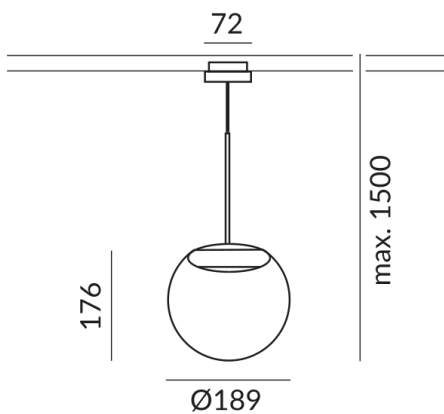

2

Ingress protection

IP20

Weight

1.21 kg

Design

Dirk Wortmeyer

Information on operating LED lights