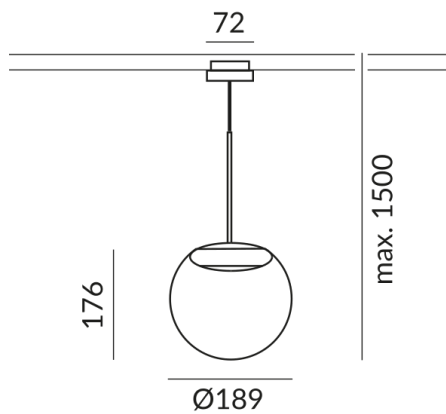

Body Color

painted black

Light Color

2.700K

Technical specifications

Body color

painted black

Primary connection voltage

230 Volt

Dimmable

Phasenabschnitt (C)

Input power

019d53f8cdaf7160b8913121e577f4b8
Watt

Light color

2700 K

Option