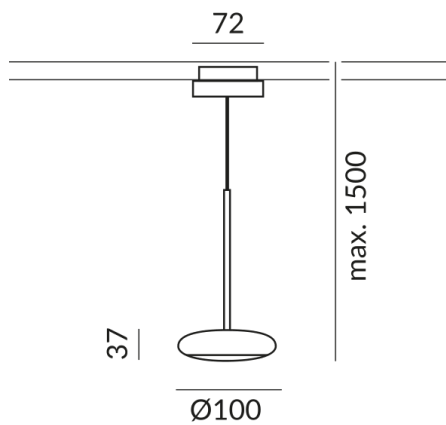

Technical specifications

Body color

painted black

Primary connection voltage

230 Volt

Dimmable

Phasenabschnitt (C)

Input power

019d53f8cdf7160b8913121e577f4b8
Watt

Light color

2700 K

Option

Optional 3000k

LED luminous flux

950 lm

Color rendering index

CRI 90

Safety class

2

Ingress protection

IP20

Weight

0.45 kg

Design

Dirk Wortmeyer