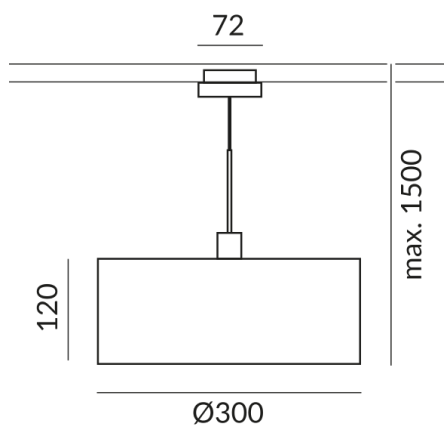

Technical specifications

Body color

painted black

Shade color

oak

Primary connection voltage

230 Volt

Dimmable

Phasenabschnitt (C)

Input power

019d53eef6ac70bf8082e55c98f95455
Watt

Light color

2700 K

Option

Optional 3000k

LED luminous flux

800 lm

Color rendering index

CRI 90

Safety class

2

Ingress protection

IP20

Weight