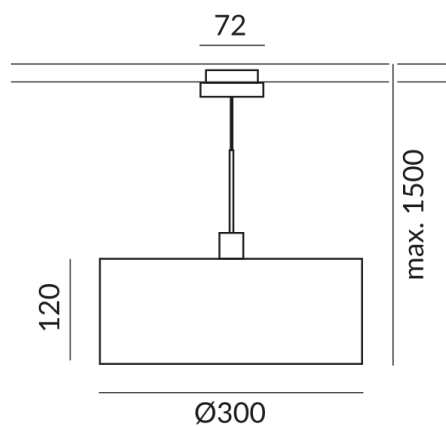

Technical specifications

Body color

painted black

Shade color

black, inside gold

Primary connection voltage

230 Volt

Dimmable

Phasenabschnitt (C)

Input power

019d53eef6ac70bf8082e55c98f95455
Watt

Light color

2700 K

Option

Optional 3000k

LED luminous flux

800 lm

Color rendering index

CRI 90

Safety class

2

Ingress protection

IP20

Weight