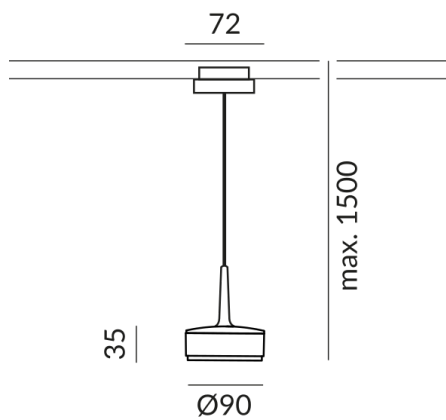

TUTO II pendant lights

TUTO II DLR

864260gr
LED
Dimmable
€259.00

Available, delivery time: 7 days

Body Color
painted grey

Systems
DUOLARE 230V track

Angle
110°

Technical specifications

Body color
painted grey

Primary connection voltage
230 Volt

Dimmable
Phasenabschnitt (C)

Input power
019d53eef6ac70bf8082e55c98f95455
Watt

Light color
2700 K

LED luminous flux
800 lm

Color rendering index
CRI 90