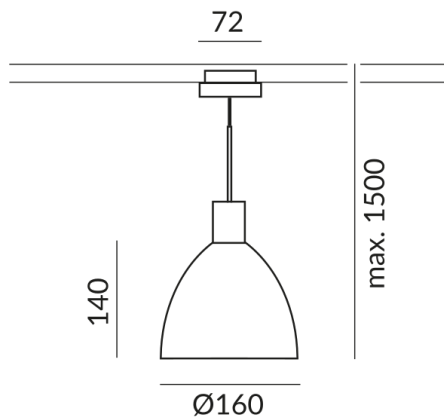

Light Color
2.700K

Technical specifications

Body color
painted black

Shade color
black, inside gold

Primary connection voltage
230 Volt

Dimmable
Phasenabschnitt (C)

Input power
019d53f2cc1d72b79e312ffaacfcc33
Watt

Light color
2700 K

Option
Optional 3000k

LED luminous flux
650 lm

Color rendering index
CRI 90

Safety class
2

Ingress protection
IP20

Weight
0.67 kg

Design
BRUCK Werksdesign