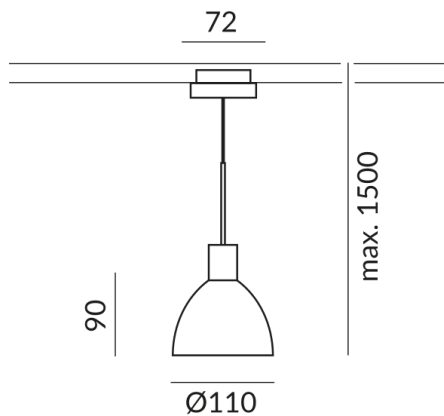

Light Color
2.700K

Technical specifications

Body color
painted black

Shade color
crystal clear

Primary connection voltage
230 Volt

Dimmable
Phasenabschnitt (C)

Input power
019d53f2cc1d72b79e312ffaacfcc33
Watt

Light color
2700 K

Option
Optional 3000k

LED luminous flux
650 lm

Color rendering index
CRI 90

Safety class
2

Ingress protection
IP20

Weight
0.58 kg

Design
BRUCK Werksdesign