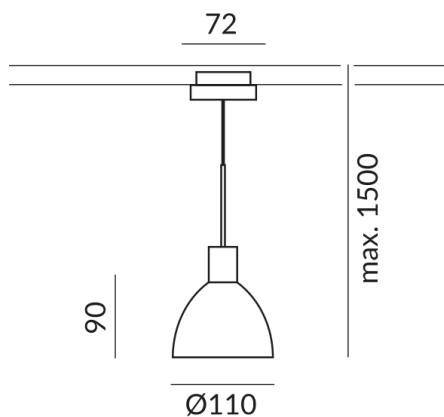

Technical specifications

Body color

matt chrome-plated / painted

Shade color

orange yellow

Primary connection voltage

230 Volt

Dimmable

Phasenabschnitt (C)

Input power

019d53f2cc1d72b79e312ffaacfddcc33
Watt

Light color

2700 K

Option

Optional 3000k

LED luminous flux

650 lm

Color rendering index

CRI 90

Safety class

2

Ingress protection

IP20