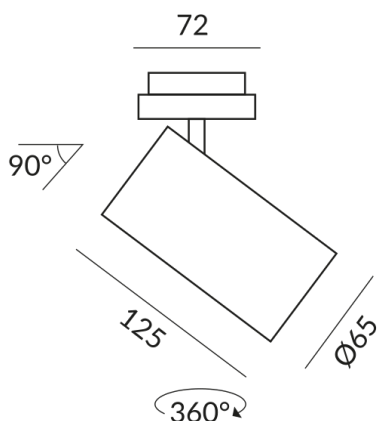

Ingress protection

IP20