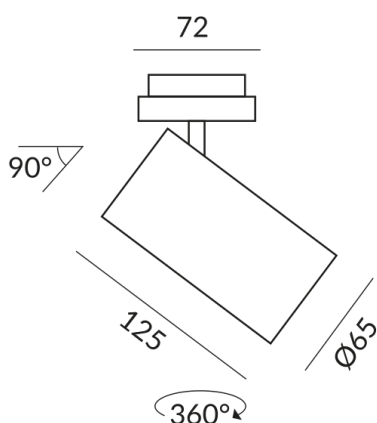

MONO GU10 spotlights

MONO SPOT GU10 DLR

864120gr
G10
Dimmable
€169.90

Available, delivery time: 3-5 days

Body Color
painted grey

Technical specifications

Body color
painted grey

Primary connection voltage
230 Volt

Dimmable
Universal (L,C)

Input power
019d53ee084b7083bb261790bd7e0fde
Watt

Safety class
1

Ingress protection
IP20

Weight
0.36 kg

BRUCK GmbH & Co. KG
Industriestr. 22a
44628 Herne

Tel: +49 (0)2323 - 5910
E-Mail: sales@bruck.de