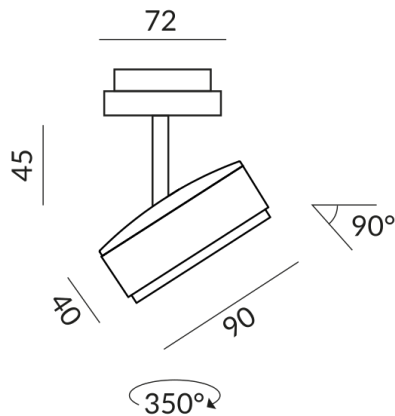

Body Color

Painted white

Angle

110°

Systems

DUOLARE 230V track

Technical specifications

Body color