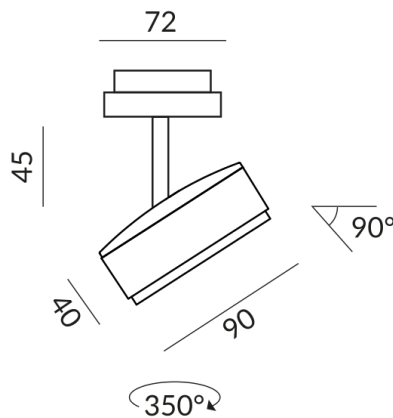

# TUTO II spotlights

TUTO II SPOT 110° DLR

864116ws-132

LED

Dimmable

€229.00

Available, delivery time: 7 days

**Body Color**

painted white

**Angle**

110°

**Systems**

DUOLARE 230V track

## Technical specifications

**Body color**

painted white

**Primary connection voltage**

230 Volt

**Dimmable**

Phasenabschnitt (C)

**Input power**

019d53eef6ac70bf8082e55c98f95455  
Watt

**Light color**

2700 K

**LED luminous flux**

800 lm

**Color rendering index**

CRI 90

**Safety class**