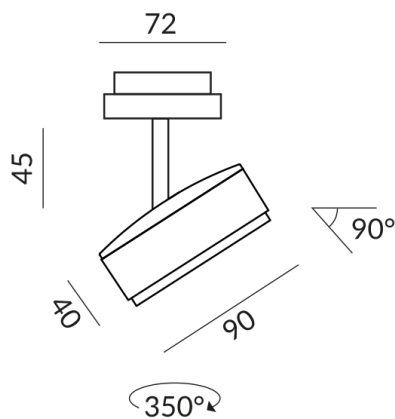

TUTO II spotlights

TUTO II SPOT 110° DLR

864116wg
LED
110°
Dimmable
€249.00

Available, delivery time: 3-5 days

Body Color
white, inside gold

Angle
110°

Systems
DUOLARE 230V track

Technical specifications

Body color
white, inside gold

Primary connection voltage
230 Volt

Dimmable
Phasenabschnitt (C)

Input power
019d53eef6ac70bf8082e55c98f95455
Watt

Light color
2700 K

LED luminous flux
800 lm

Color rendering index
CRI 90