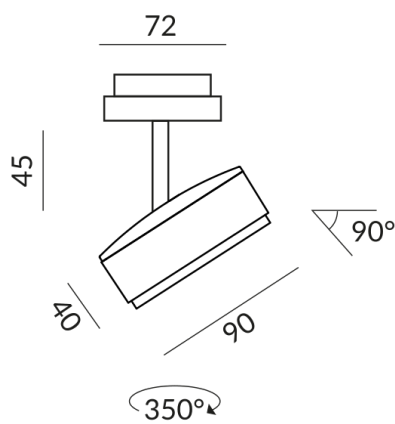

TUTO II spotlights

TUTO II SPOT 110° DLR

864116sw
LED
110°
Dimmable
Price €219.00 incl. VAT

Body Color
painted black

Angle
110°

Systems
DUOLARE 230V track

Technical specifications

Body color
painted black

Primary connection voltage
230 Volt

Dimmable
Phasenabschnitt (C)

Input power
10 Watt

Light color
2700 K

LED luminous flux
800 lm

Color rendering index
CRI 90

Safety class
2

Ingress protection
IP20