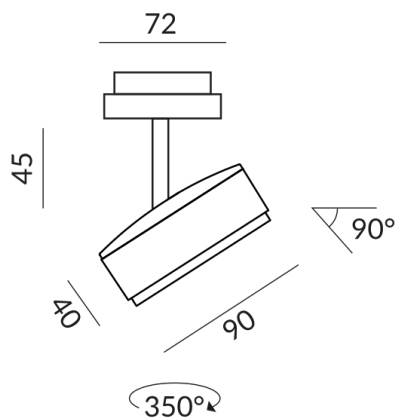

Body Color

black, inside gold

Angle

110°

Systems

DUOLARE 230V track

Technical specifications

Body color

black, inside gold

Primary connection voltage

230 Volt

Dimmable

Phasenabschnitt (C)

Input power

019d53eef6ac70bf8082e55c98f95455
Watt

Light color