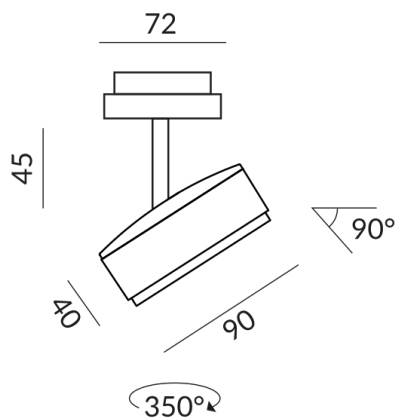

Body Color

painted grey

Angle

110°

Systems

DUOLARE 230V track

Technical specifications

Body color