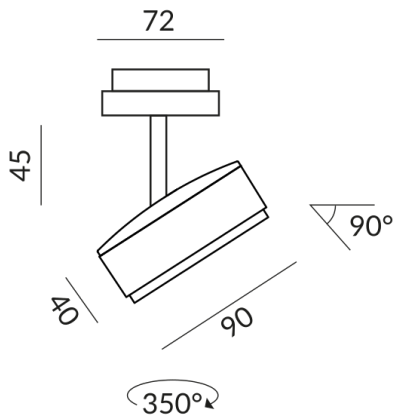

Body Color

Painted white

Angle

40°

Systems

DUOLARE 230V track

Technical specifications

Body color