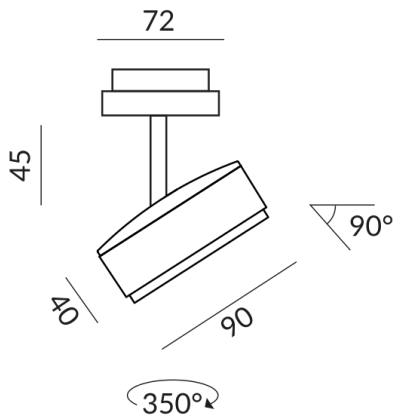

TUTO II spotlights

TUTO II SPOT 40° DLR

864115wg
LED
40°
Dimmable
€259.00

Available, delivery time: 3-5 days

Body Color
white, inside gold

Angle
40°

Systems
DUOLARE 230V track

Technical specifications

Body color
white, inside gold

Primary connection voltage
230 Volt

Dimmable
Phasenabschnitt (C)

Input power
019d53eef6ac70bf8082e55c98f95455
Watt

Light color
2700 K

LED luminous flux
800 lm

Color rendering index
CRI 90