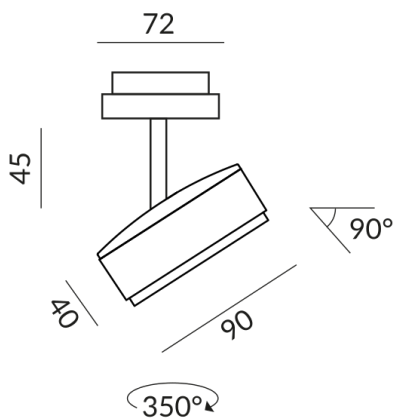

**Body Color**

painted black

**Angle**

40°

**Systems**

DUOLARE 230V track

## Technical specifications

**Body color**

painted black

**Primary connection voltage**

230 Volt

**Dimmable**

Phasenabschnitt (C)

**Input power**