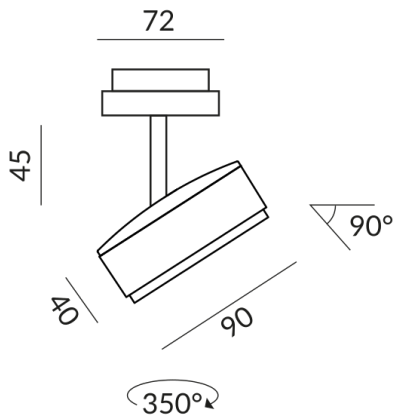

Technical specifications

Body color

black, inside gold

Primary connection voltage

230 Volt

Dimmable

Phasenabschnitt (C)

Input power

019d53eef6ac70bf8082e55c98f95455
Watt

Light color

2700 K

LED luminous flux

800 lm

Color rendering index

CRI 90

Safety class

2

Ingress protection

IP20

Weight

0.32 kg