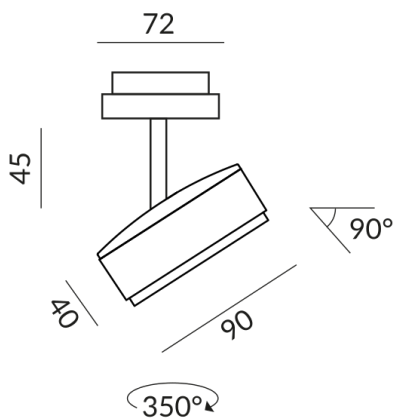

Body Color

painted grey

Angle

40°

Systems

DUOLARE 230V track

Technical specifications

Body color