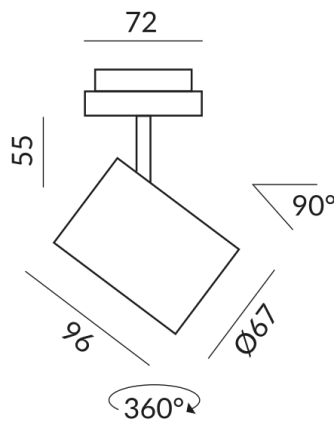

ACT II spotlights

ACT II 30° DLR

864111ws
LED
30°
Dimmable
€289.00

Available, delivery time: 3-5 days

Body Color
painted white

Systems
DUOLARE 230V track

Angle
30°

Technical specifications

Body color
painted white

Primary connection voltage
230 Volt

Dimmable
Phasenabschnitt (C)

Input power
019d53eef6ac70bf8082e55c98f95455
Watt

Light color
2700 K

LED luminous flux
800 lm

Color rendering index
CRI 90