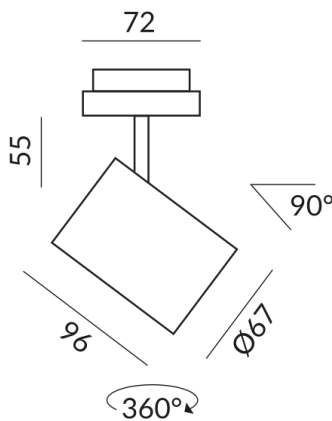

Weight

0.3 kg