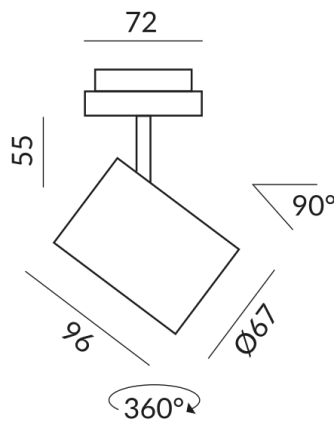

ACT II spotlights

ACT II 30° DLR

864111sw
LED
30°
Dimmable
€289.00

Available, delivery time: 3-5 days

Body Color
painted black

Systems
DUOLARE 230V track

Angle
30°

Technical specifications

Body color
painted black

Primary connection voltage
230 Volt

Dimmable
Phasenabschnitt (C)

Input power
10 Watt

Light color
2700 K

LED luminous flux
800 lm

Color rendering index
CRI 90

Safety class
1