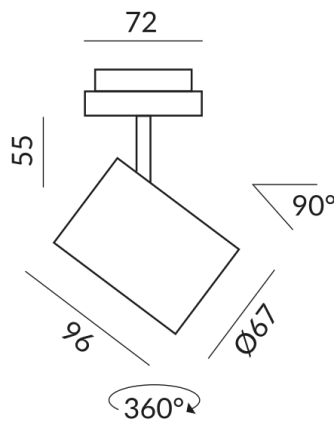

ACT II spotlights

ACT II 30° DLR

864111gr
LED
30°
Dimmable
€289.00

Available, delivery time: 3-5 days

Body Color
painted grey

Systems
DUOLARE 230V track

Angle
30°

Technical specifications

Body color
painted grey

Primary connection voltage
230 Volt

Dimmable
Phasenabschnitt (C)

Input power
019d53eef6ac70bf8082e55c98f95455
Watt

Light color
2700 K

LED luminous flux
800 lm

Color rendering index
CRI 90