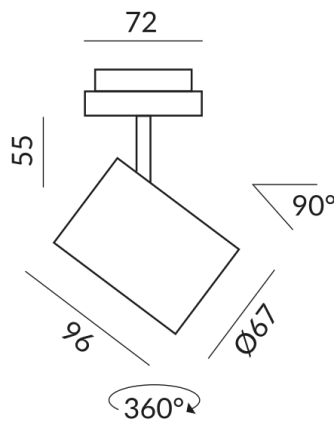

ACT II spotlights

ACT II 17° DLR

864110ws
LED
17°
Dimmable
€289.00

Available, delivery time: 7 days

Body Color
painted white

Systems
DUOLARE 230V track

Angle
17°

Technical specifications

Body color
painted white

Primary connection voltage
230 Volt

Dimmable
Phasenabschnitt (C)

Input power
019d53eef6ac70bf8082e55c98f95455
Watt

Light color
2700 K

LED luminous flux
800 lm

Color rendering index
CRI 90