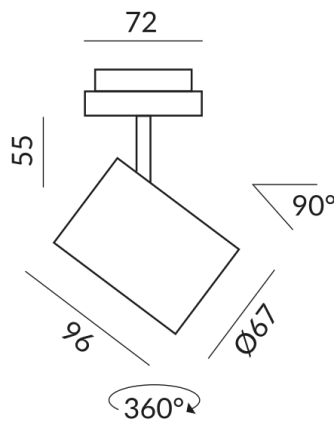

ACT II spotlights

ACT II 17° DLR

864110sw
LED
17°
Dimmable
€289.00

Available, delivery time: 7 days

Body Color
painted black

Systems
DUOLARE 230V track

Angle
17°

Technical specifications

Body color
painted black

Primary connection voltage
230 Volt

Dimmable
Phasenabschnitt (C)

Input power
019d53eef6ac70bf8082e55c98f95455
Watt

Light color
2700 K

LED luminous flux
800 lm

Color rendering index
CRI 90